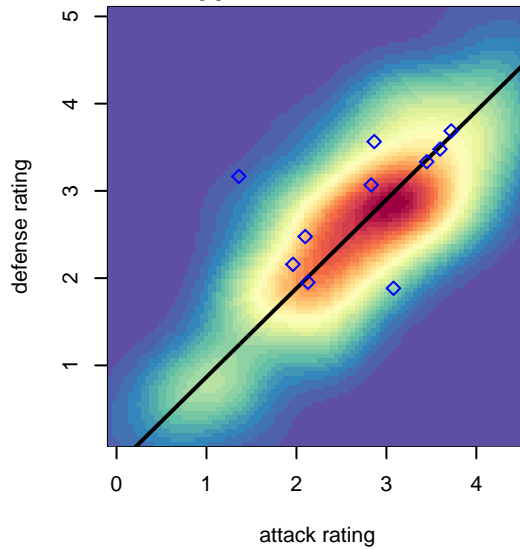

PSPL Surf Academy 1998G

PSPL Surf Academy
, WA
G98 total strength=1639
attack=34.34 defense=9.78

alt names used:

Venues played:
2015 Showcase of Champions Premier U17
2015 Surf College Showcase Swami's Showca:
2015 Whitecaps Invitational U17-18

PSPL Surf Academy 1998G
Dots are actual minus expected GF (blue circles) and GA (red triangles).
Blue line is smoothed change in attack strength. Red is smoothed change in defense strength.

**attack and defense variance (black dot)
relative to other teams
and top 10 in region**

**attack and defense rating
relative to others at age
and all opponents in last 13 months**

**attack and defense rating
relative to others at age
and all opponents in last 13 months**

Performance relative to 13 month average