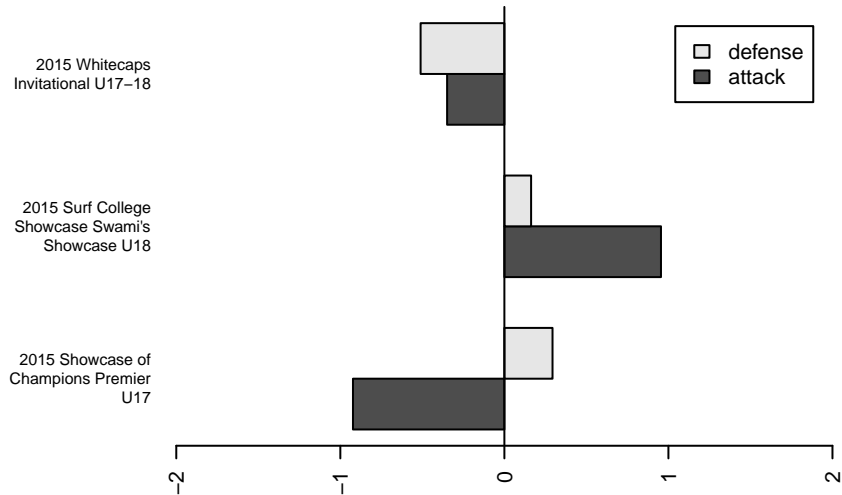

PSPL Surf Academy 1998G

PSPL Surf Academy
, WA
G98 total strength=1639
attack=34.34 defense=9.78

alt names used:

Venues played:
2015 Showcase of Champions Premier U17
2015 Surf College Showcase Swami's Showca:
2015 Whitecaps Invitational U17-18

PSPL Surf Academy 1998G
Dots are actual minus expected GF (blue circles) and GA (red triangles).
Blue line is smoothed change in attack strength. Red is smoothed change in defense strength.

**attack and defense variance (black dot)
relative to other teams
and top 10 in region**

**attack and defense rating
relative to others at age
and all opponents in last 13 months**

**attack and defense rating
relative to others at age
and all opponents in last 13 months**

Performance relative to 13 month average

average number of goals per game relative to expected

Performance relative to 13 month average

average number of goals per game relative to expected

lot. A=Neither has attack advantage, B=Opponent has both attack and defense advantage, C=Opponent has both attack and defense disadvantage, D=Both have