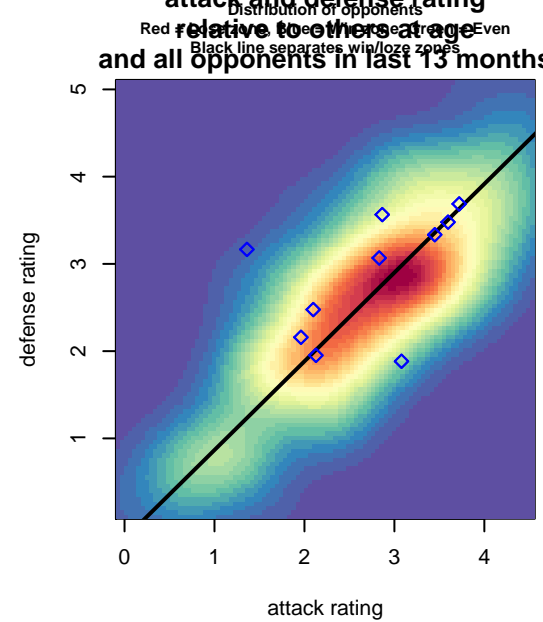

PSPL Surf Academy 1998G

PSPL Surf Academy
, WA
G98 total strength=1639
attack=34.34 defense=9.78

alt names used:

Venues played:
2015 Showcase of Champions Premier U17
2015 Surf College Showcase Swami's Showca:
2015 Whitecaps Invitational U17-18

PSPL Surf Academy 1998G
Dots are actual minus expected GF (blue circles) and GA (red triangles).
Blue line is smoothed change in attack strength. Red is smoothed change in defense strength.

**attack and defense variance (black dot)
relative to other teams
and top 10 in region**

**attack and defense rating
relative to others at age
and all opponents in last 13 months**

**attack and defense rating
relative to others at age
and all opponents in last 13 months**

Performance relative to 13 month average

average number of goals per game relative to expected

Performance relative to 13 month average

average number of goals per game relative to expected

lot. A=Neither has attack advantage, B=Opponent has both attack and defense advantage, C=Opponent has both attack and defense disadvantage, D=Both have